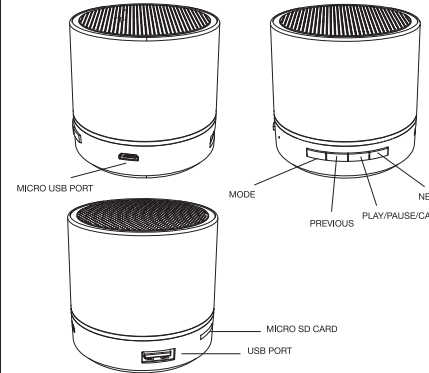

Product Overview & Functions

Compact and portable the Superbass Bluetooth speaker allows you to take your music along with you anywhere on the go.

Broad compatibility lets you play music from all compatible Bluetooth devices including smartphones, iPads, laptops, desktops and Micro SD cards.

Wireless freedom to take phone calls along with outstanding Bluetooth range of up to 10 meters.

Charging the Speaker

- The speaker has an internal rechargeable battery.
- The battery must be charged prior to use.
- Charging time is approximately two hours.
- When charging the power indicator will light-up red.
- Charging via USB wall adapter: Plug the provided micro USB cable into the speaker charging port, plug the USB end into a USB wall adapter.
- Charging via Computer: Plug the provided micro USB cable in the speaker charging port plug the USB end into an available USB port on a computer

Pairing Devices to the Bluetooth Speaker

- Make sure that the Bluetooth function is available on your cell phone or device.
- Specific pairing procedures will differ depending on cell phone.
1. Turn on the speaker by sliding the switch to the ON position.
2. Keep the distance between the cell phone and the speaker within 3 feet (for pairing only).
3. Enable the device Bluetooth function from its settings menu.
4. Select "BT-SPEAKER" from the Bluetooth device list.
5. Press "yes," or "enter," key to confirm pairing.
6. After successful pairing a tone will sound, your speaker is now ready to use.

Please note: once a device is successfully paired, the speaker will remember the device for subsequent uses.

Playing Audio via Bluetooth

- Once the device is paired.
- Turn on the speaker, the speaker will automatically enter Bluetooth mode

Playing Audio via Micro SD card

- Save songs on Micro SD card in MP3/WMA/WAV format
- Insert the Micro SD card into the card slot in the speaker
- Turn on the speaker it will automatically read the SD card.
- The speaker will adjust to Micro SD TF mode.

Music Control

- Play/Pause: press the play/pause button once
- Next Song: press the ►►/⏸ button once
- Rewind/Previous Song: press the ◀◀/⏮ button once
- Volume Up: press and hold the ►►/⏸ button
- Volume Down: press and hold the ◀◀/⏮ button

Answering Calls

- To answer a call: press the call button to answer an incoming call.
- To hang up a call: press the call button during a call to hang up.
- To reject on incoming call: press and hold the call button for 2 seconds to reject a call.

Troubleshooting

- The music will not play from Micro SD card

Make sure the music is in MP3 format and that the SD card is formatted prior to use.

- Can't turn the speaker on

Check if the battery charge level is low and charge it again if necessary.

- Can't charge the speaker

Check your power supply ensure that the output power supply is 5V and 1A. Ensure that the charging cable and connecting cables are not damaged.

- There is no sound

Make sure that you are properly paired with the right Bluetooth device name BT-SPEAKER. If the connection fails disconnect and try again.

Specifications